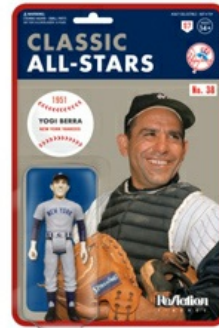

MLB CLASSIC REACTION FIGURE - JOE DIMAGGIO (NEW YORK...

Style #: RE-MLBPNYY-JOE
Wholesale: $10.80
M.S.R.P.: $18.00
Avail. From: 09/01/2019
Description: 3.75' Classic Baseball Player
ReAction Figure
Product Weight: 1.83oz
Product Dimensions (LxWxH): 9'x 6'
Case Pack (Inner Carton): 6
Carton: 36
Carton Dimensions (LxWxH): 19'x7'x10'
Carton Weight: 5lb 2oz
UPC Code: 811169037482

MLB CLASSIC REACTION FIGURE - MICKEY MANTLE (NEW YORK...

Style #: RE-MLBPNYY-MMA
Wholesale: $10.80
M.S.R.P.: $18.00
Avail. From: 09/01/2019
Description: 3.75' Classic Baseball Player
ReAction Figure
Product Weight: 1.83oz
Product Dimensions (LxWxH): 9'x 6'
Case Pack (Inner Carton): 6
Carton: 36
Carton Dimensions (LxWxH): 19'x7'x10'
Carton Weight: 5lb 2oz
UPC Code: 811169037499

MLB CLASSIC REACTION FIGURE - YOGI BERRA-CATCHER (NEW YORK..

Style #: RE-MLBPNYY-YOG
Wholesale: $10.80
M.S.R.P.: $18.00
Avail. From: 09/01/2019
Description: 3.75' Classic Baseball Player
ReAction Figure
Product Weight: 1.83oz
Product Dimensions (LxWxH): 9'x 6'
Case Pack (Inner Carton): 6
Carton: 36
Carton Dimensions (LxWxH): 19'x7'x10'
Carton Weight: 5lb 2oz
UPC Code: 811169037505

MLB CLASSIC REACTION FIGURE - JUAN MARICHAL (SAN FRANCISCO...

Style #: RE-MLBPSFG-JUA
Wholesale: $10.80
M.S.R.P.: $18.00
Avail. From: 09/01/2019
Description: 3.75' Classic Baseball Player
ReAction Figure
Product Weight: 1.83oz
Product Dimensions (LxWxH): 9'x 6'
Case Pack (Inner Carton): 6
Carton: 36
Carton Dimensions (LxWxH): 19'x7'x10'
Carton Weight: 5lb 2oz
UPC Code: 811169037420

MLB CLASSIC REACTION FIGURE - ORLANDO CEPEDA (SAN...

Style #: RE-MLBPSFG-ORL
Wholesale: $10.80
M.S.R.P.: $18.00
Avail. From: 09/01/2019
Description: 3.75' Classic Baseball Player
ReAction Figure
Product Weight: 1.83oz
Product Dimensions (LxWxH): 9'x 6'
Case Pack (Inner Carton): 6
Carton: 36
Carton Dimensions (LxWxH): 19'x7'x10'
Carton Weight: 5lb 2oz
UPC Code: 811169037437